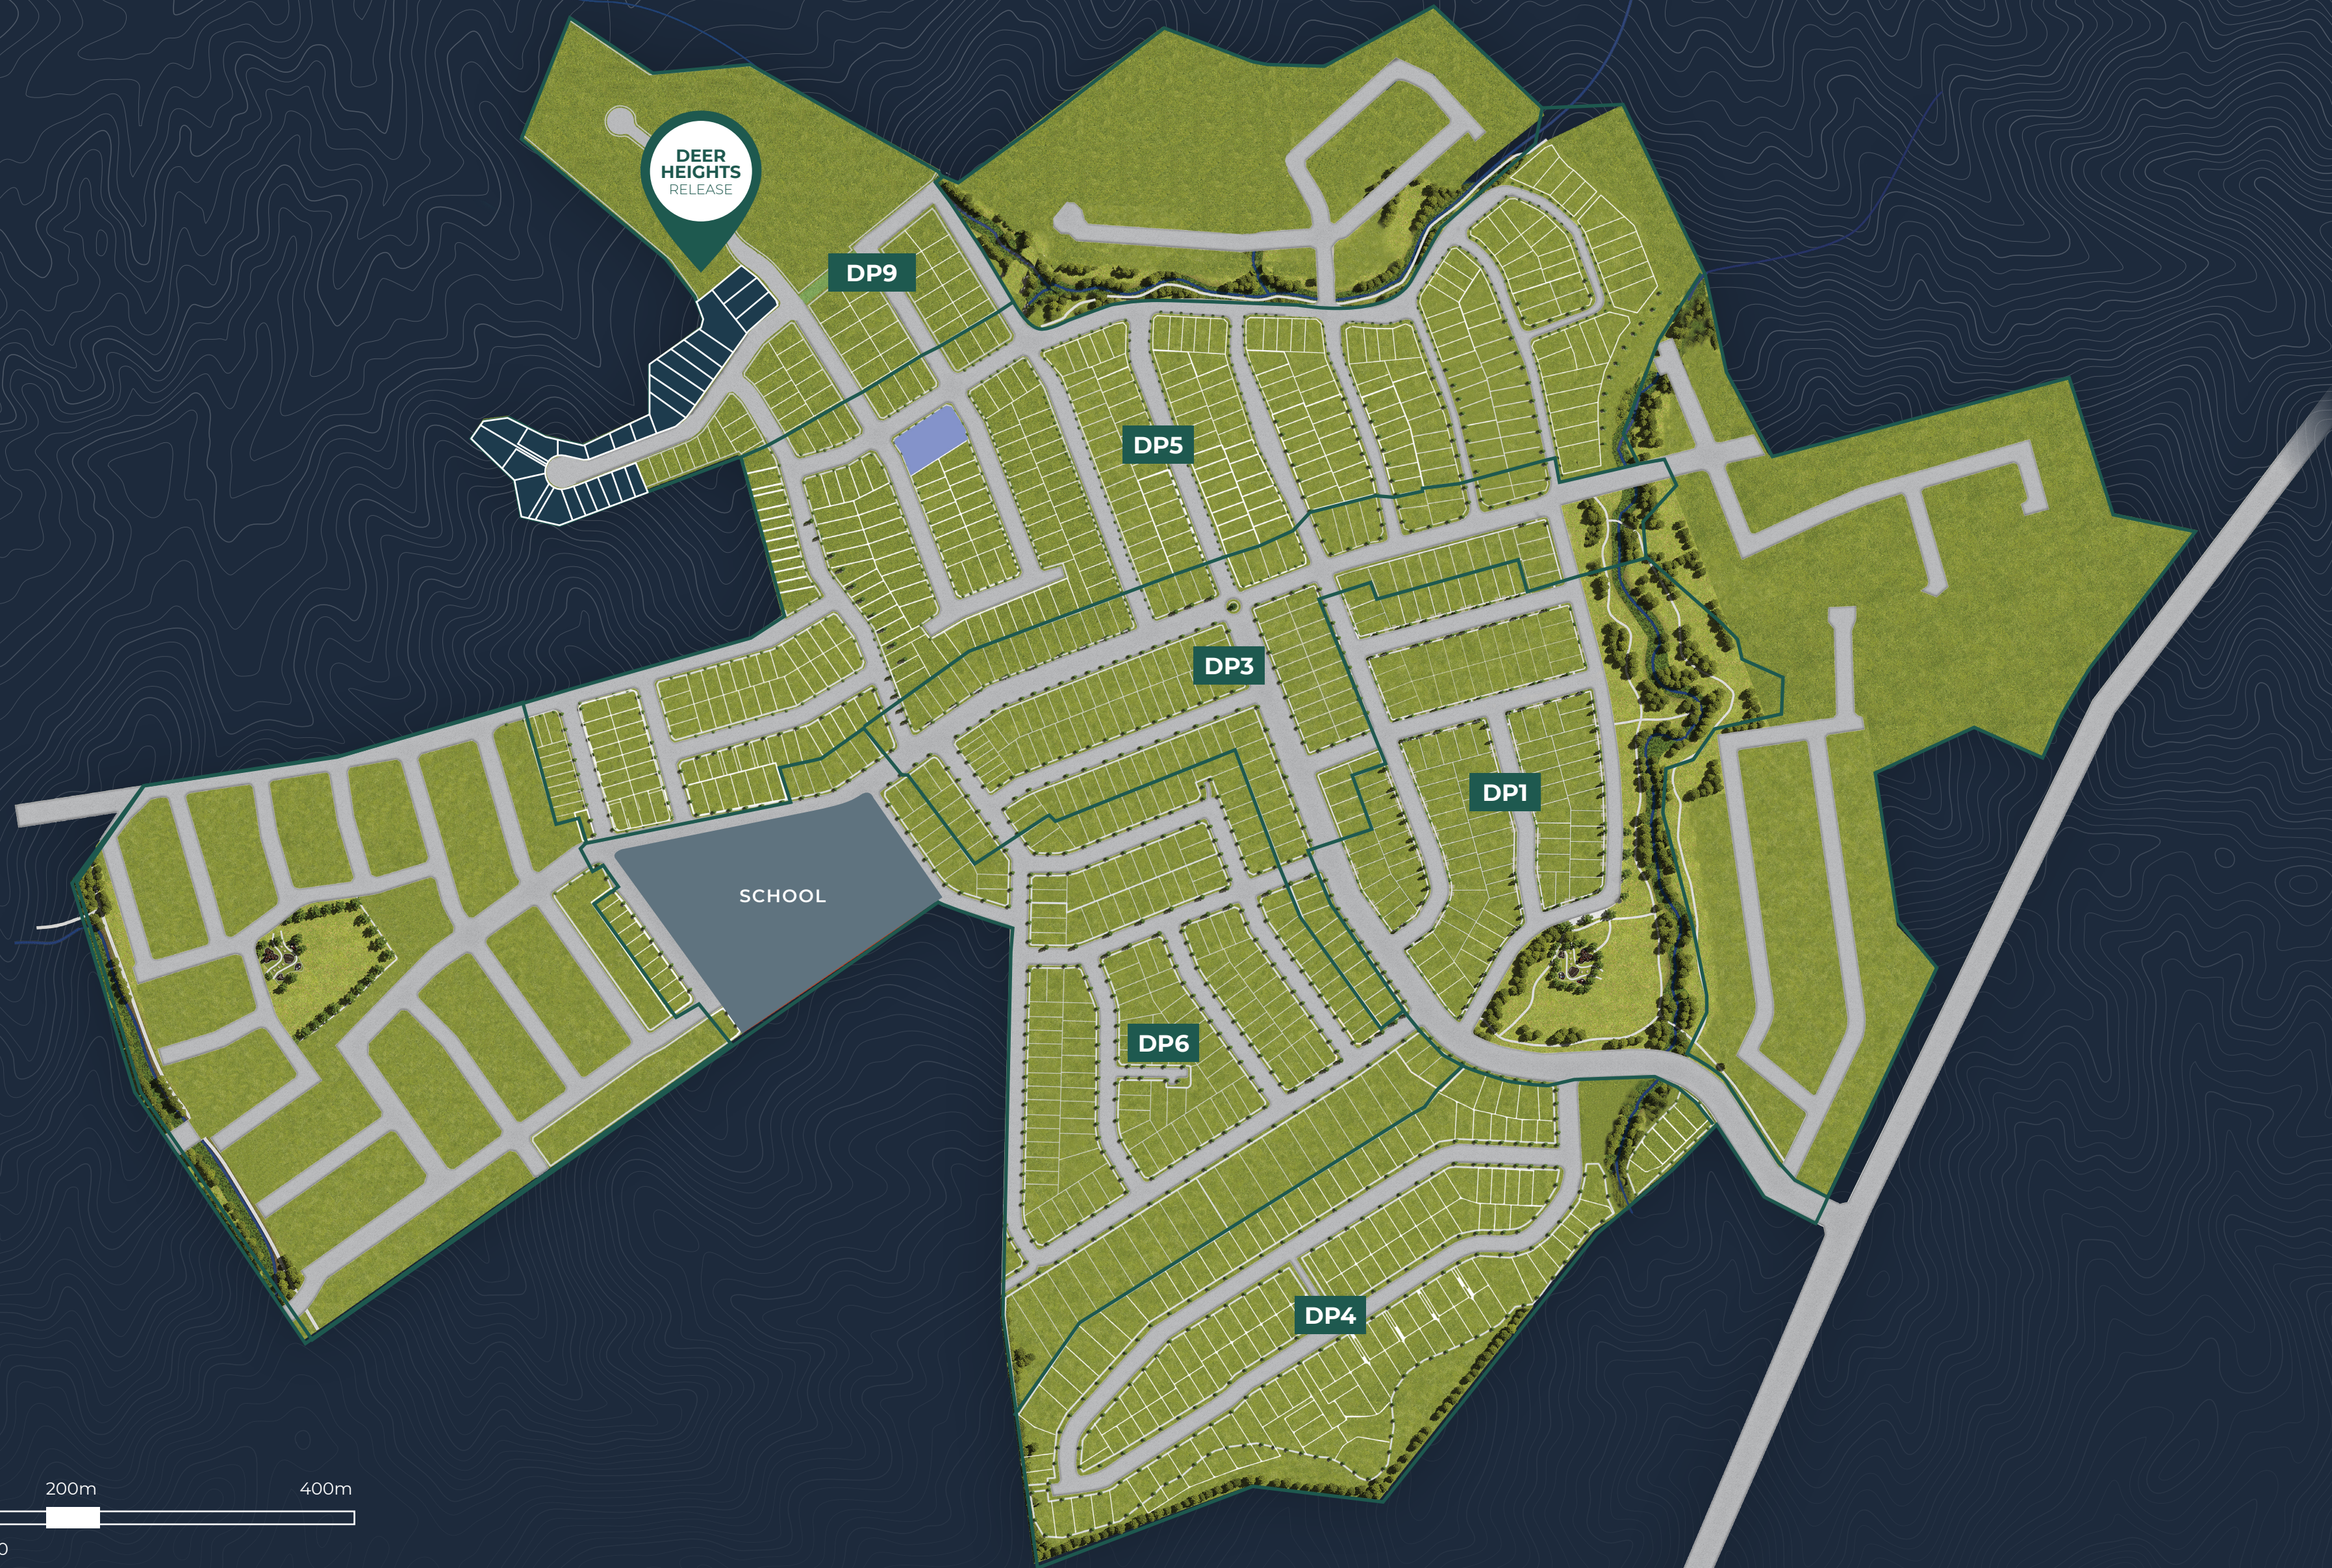

# DEER HEIGHTS

## DP9 RELEASE

Lots 9043-9070

←  
Lake Wakatipu

### ADDRESS

311 Hawthorne Drive,  
Frankton,  
Queenstown 9300.

↑  
Queenstown

↑  
N

→  
The Remarkables

# HANLEY'S FARM

QUEENSTOWN